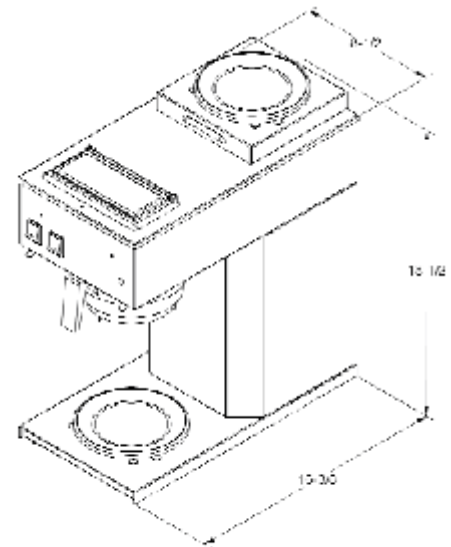

Ready light incorporated for optimum brewing temperatures.

Durable stainless steel construction.

Master power switch.

Ready Light incorporated for optimum brewing temperatures.

Private Labeling Available for brewer faceplate.

On AK-AS models, automatic warmer shut off is adjustable from 30 minutes to 4 hours.

AK 2 / AK2-AS

MODEL	WIDTH	DEPTH	HEIGHT	(USA)	CANADA	WEIGHT	CU.FT.
AK 2	8 1/2"	16 3/8"	18 1/2"	14.6A	11.7A	28LB.	7.81
AKH2	8 1/2"	16 3/8"	18 1/2"	14.6A	11.7A	28LB.	7.81