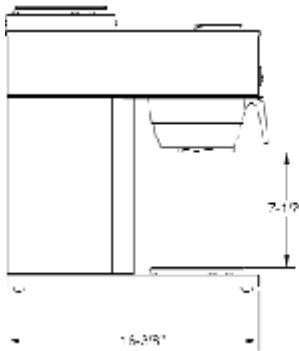

On AK-AS models, automatic warmer shut off is adjustable from 30 minutes to 4 hours.

AK 2 / AK2-AS

MODEL	WIDTH	DEPTH	HEIGHT	(USA)	CANADA	WEIGHT	CU.FT.
AK 2	8 1/2"	16 3/8"	18 1/2"	14.6A	11.7A	28LB.	7.81
AKH2	8 1/2"	16 3/8"	18 1/2"	14.6A	11.7A	28LB.	7.81