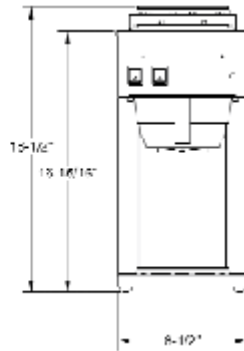

On AK-AS models, automatic warmer shut off is adjustable from 30 minutes to 4 hours.

AK 2 / AK2-AS

MODEL	WIDTH	DEPTH	HEIGHT	(USA)	CANADA	WEIGHT	CU.FT.
AK 2	8 1/2"	16 3/8"	18 1/2"	14.6A	11.7A	28LB.	7.81
AKH2	8 1/2"	16 3/8"	18 1/2"	14.6A	11.7A	28LB.	7.81